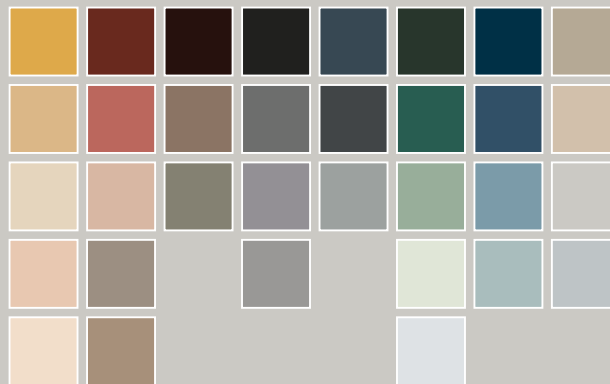

SPACES AS STUNNING AS THEY SOUND.

Rockfon Mono® Acoustic

Capture a signature look and brilliant acoustics in one seamless design. Rockfon Mono Acoustic opens unlimited possibilities to design awe-inspiring architectural ceilings and walls. Flat, shaped, or coloured in any way, you have complete freedom to innovate.

Acoustics

Class A sound absorption

Design

- Complete design freedom
- A unique seamless and flexible acoustic solution
- Curve the surface of your acoustic panel to as little as a 1500mm radius

- Integrate on ceilings and walls
- It can be installed sloping, flat or curved, in a suspension grid or it can be mounted directly
- Choose your own custom colour or 33 exclusive Colours of Wellbeing

Cradle to Cradle Certified® Silver

Sounds Beautiful